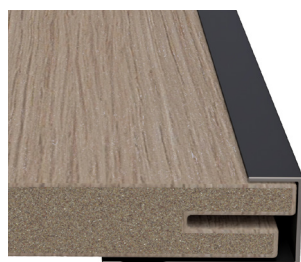

MOOVE.PANELS FUSION ED ESSENCE

PROFILI DI GIUNZIONE E CHIUSURA / JOINT AND FINISHING PROFILES