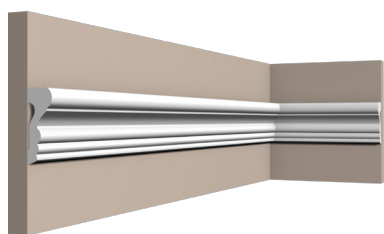

NAOS 005

26 x 68 x 2900mm