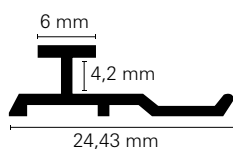

MOOVE.PANELS FUSION ED ESSENCE

PROFILI DI GIUNZIONE E CHIUSURA / JOINT AND FINISHING PROFILES