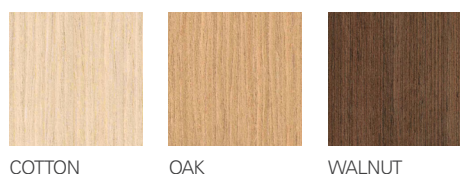

FINITURE NATURAL / NATURAL FINISHES

BASE RIGIDA CON COLORE A CONTRASTO IN VITTER® / RIGID BASE WITH CONTRASTING COLOUR IN VITTER®