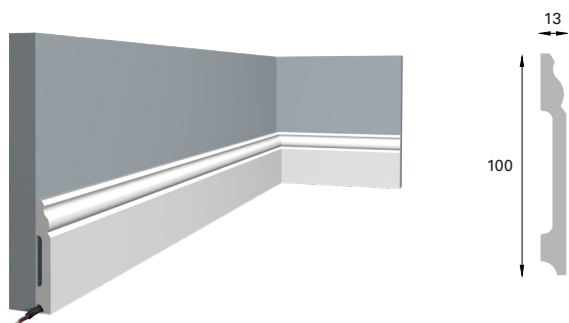

TORUS 002

13 x 100 x 2900mm