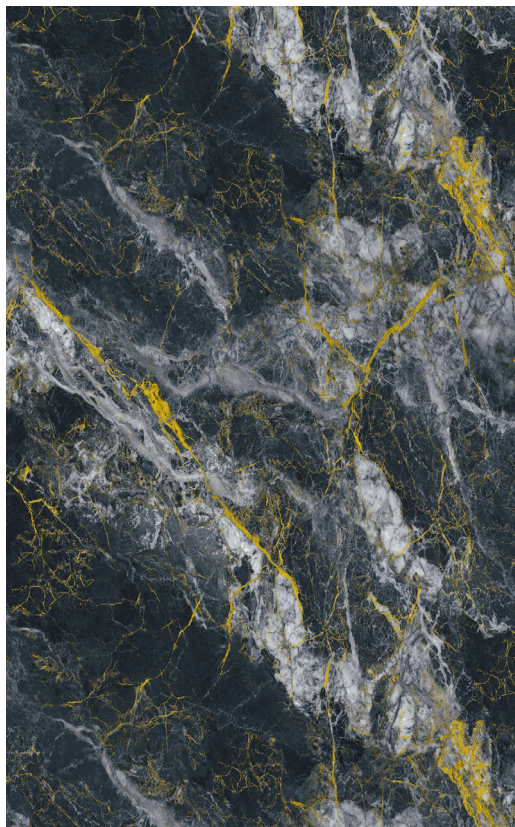

MAKA

Un rivestimento di rara bellezza che combina tonalità grigio-bluastrae con sfumature bianche eteree. Le venature dorate attraversano la superficie come filamenti preziosi, creando giochi di luce sofisticati.

A cladding of rare beauty that combines grey-blue tones with ethereal white nuances. Golden veining runs across the surface like precious filaments, creating refined plays of light.

PANNELLO / PANEL

4 x 1100 x 2800 mm

FINITURA / FINISH:

Materia
Glossy

Profilo - scala 1:1
Profile - scale 1:1