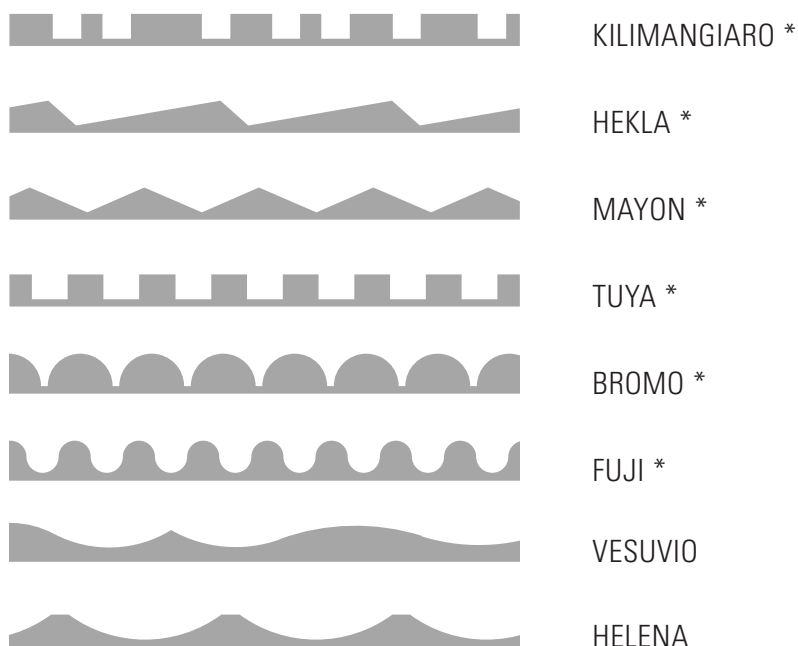

MOOVE.NATURAL

PROFILI E FINITURE / PROFILES AND FINISHES

Pensata per potersi adattare a ogni stile, superficie e necessità, la collezione Moove Natural offre un'ampia possibilità di customizzazione: partendo dalla tipologia di fresatura e di essenza è possibile optare tra supporto rigido o flessibile oltre a poter aggiungere una base colorata rigida a contrasto.

Designed to adapt to every style, surface and needs, the Moove Natural collection offers a wide range of customization possibilities: depending on the type of milling and essence, it is possible to choose between rigid or flexible support, as well as to add a contrasting rigid coloured base.

PROFILI / PROFILES

* Profili disponibili anche nella versione flessibile.

* Profiles available also in the flexible version.

Trattamento con vernice ignifuga opzionale.

Fire resistant paint treatment optional.