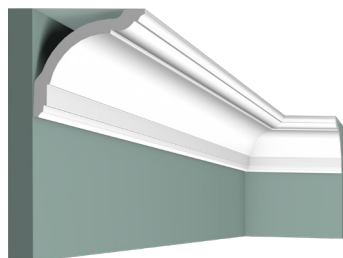

CORONA

CORNICI PER SOFFITTI / CEILING MOULDINGS

CORONA 001

100 x 85 x 2900mm