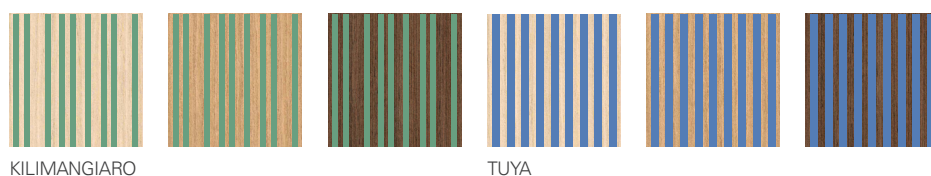

INTERA GAMMA DI COLORI VITTER®
ENTIRE RANGE OF VITTER® COLOURS