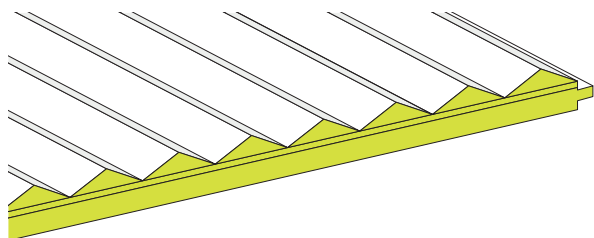

MOOVE.NATURAL

STRUTTURA / STRUCTURE

SKIN + SUPPORTO RIGIDO CON INCASTRO / SKIN + RIGID SUPPORT WITH INTERLOCKING

IN MULTISTRATO DI PIOPPO / POPLAR MULTILAYER

5+12 MM