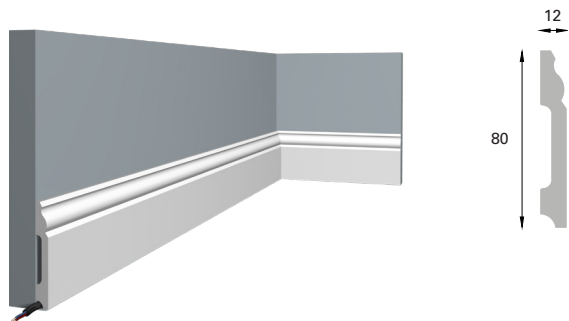

TORUS

BATTISCOPA DECORATIVI / DECORATIVE BASEBOARDS

TORUS 001

12 x 80 x 2900mm