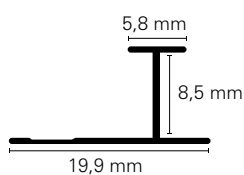

MOOVE.PANELS FUSION ED ESSENCE

PROFILI DI GIUNZIONE E CHIUSURA / JOINT AND FINISHING PROFILES