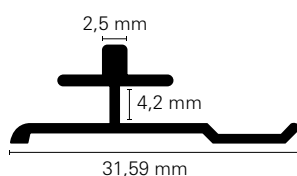

MOOVE.PANELS FUSION ED ESSENCE

PROFILI DI GIUNZIONE E CHIUSURA / JOINT AND FINISHING PROFILES