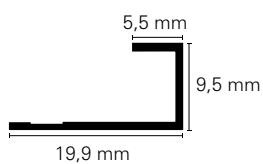

MOOVE.PANELS FUSION ED ESSENCE

PROFILI DI GIUNZIONE E CHIUSURA / JOINT AND FINISHING PROFILES